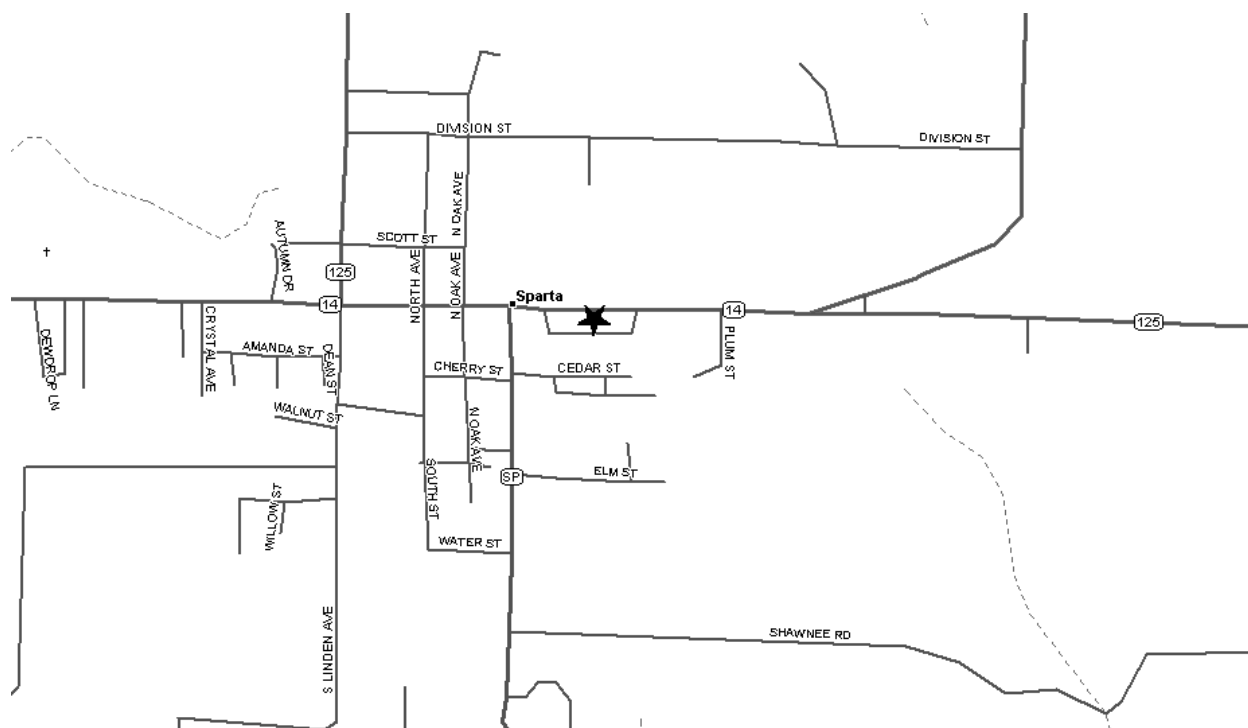

Grand Chapter of Missouri  
Pathways to the Stars

**Sparta Chapter #326 - District: 27**  
7702 State Highway 14 East  
Sparta, MO 65753

Phone Number:

Date (s): 2nd & 4th Mon  
Time (s): 7:30 PM

Location Description:

Masonic Lodge (As listed with Grand Lodge of Missouri):

Sparta #296 Masonic Lodge  
7702 St Hwy 14E

*Map and Directions to Sparta Chapter #326*

Location approximate. East of the intersection of State Route P (Bull Creek Road) and State Route 14 (Main Street).