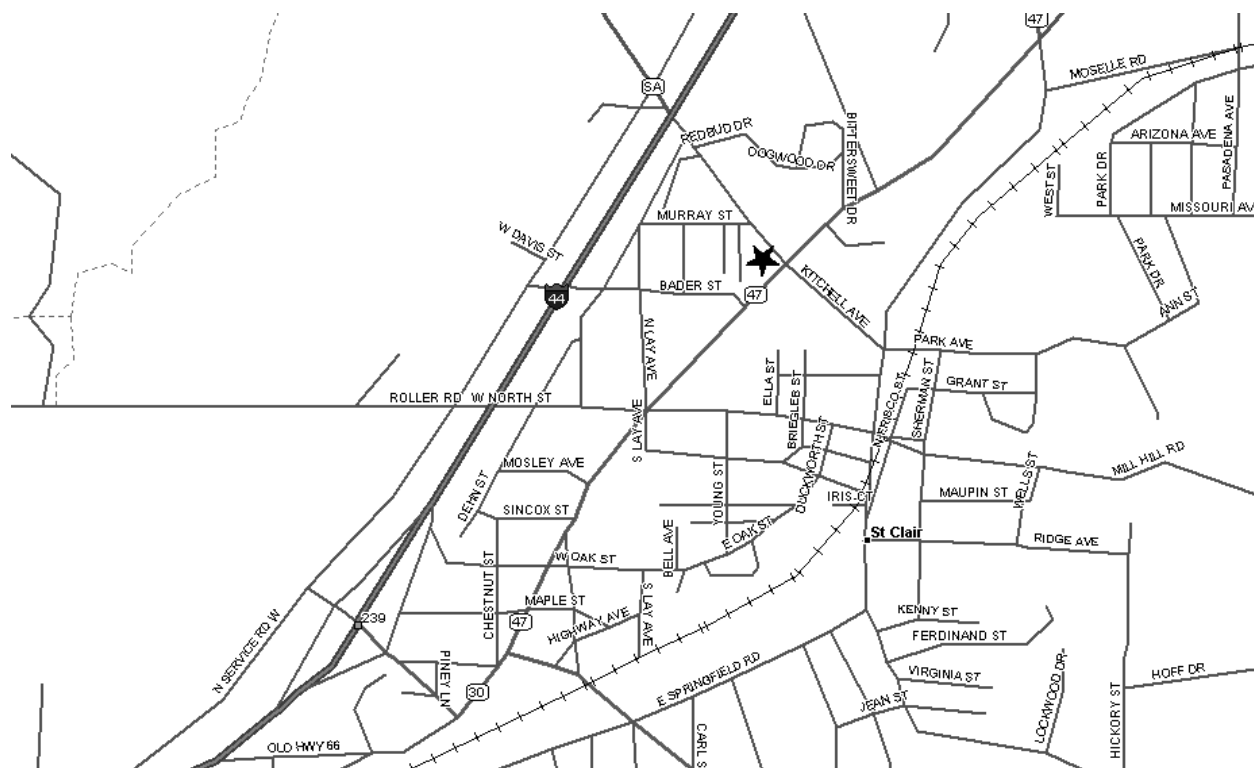

Grand Chapter of Missouri
Pathways to the Stars

St Clair Chapter #96 - District: 15
355 Kitchell Street
St Clair, MO 63077

Phone Number:

Date (s): 2nd & 4th Thurs
Time (s): 7:30 PM

Location Description:

Masonic Lodge (As listed with Grand Lodge of Missouri):

Easter Masonic Lodge
355 Kitchel

Map and Directions to St Clair Chapter #96

I-44 exit 239 to Old Hwy 66 (Commercial Ave). North East on Commercial to Kitchell Ave. Located at corner of Kitchell and Commercial.