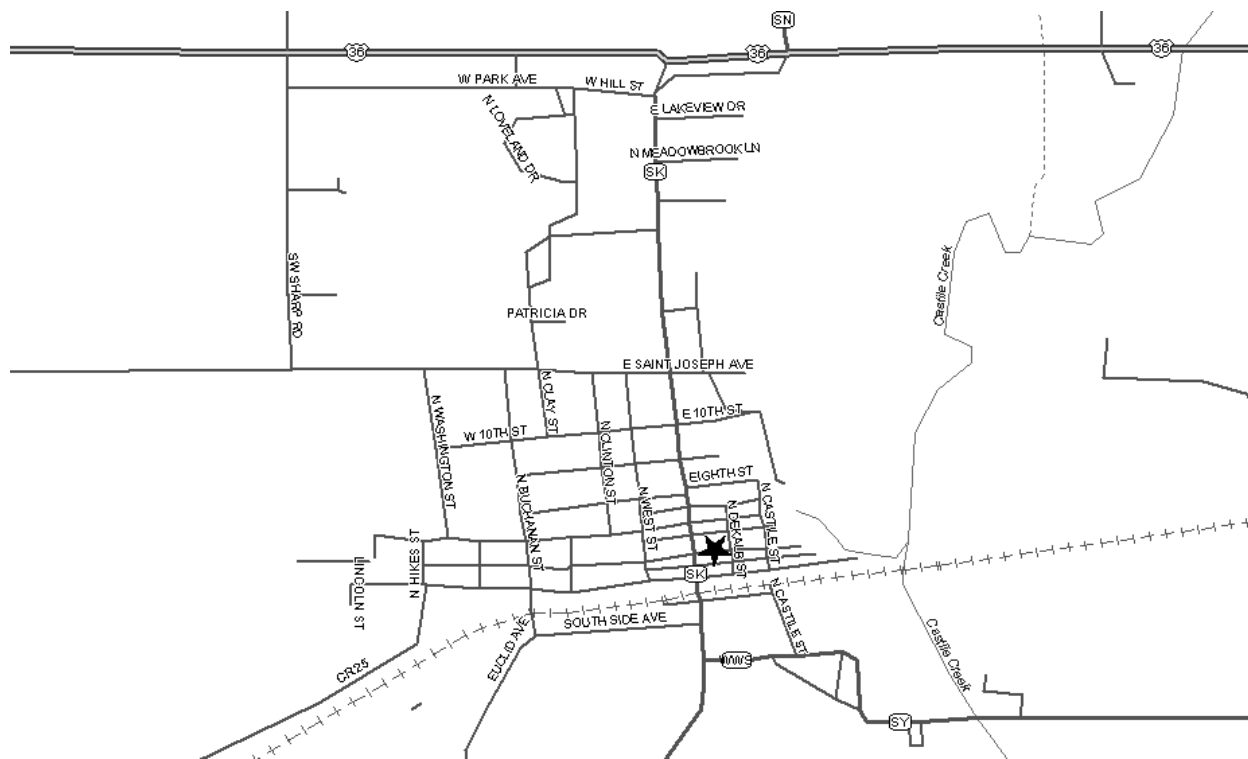

Grand Chapter of Missouri
Pathways to the Stars

Stewartsville Chapter #175 - District: 4
107 East 4th Street
Stewartsville, MO 64490

Phone Number:

Date (s): 2nd & 4th Tues
Time (s): 7:30 PM

Location Description:

1/2 block east of 4th & Main Streets

Masonic Lodge (As listed with Grand Lodge of Missouri):

Stewartsville Masonic Lodge
102 E 14th St (Not Correct)

Map and Directions to Stewartsville Chapter #175

US 36 to State Route K (Main Street) to 4th Street. One half block east of 4th and Main Streets