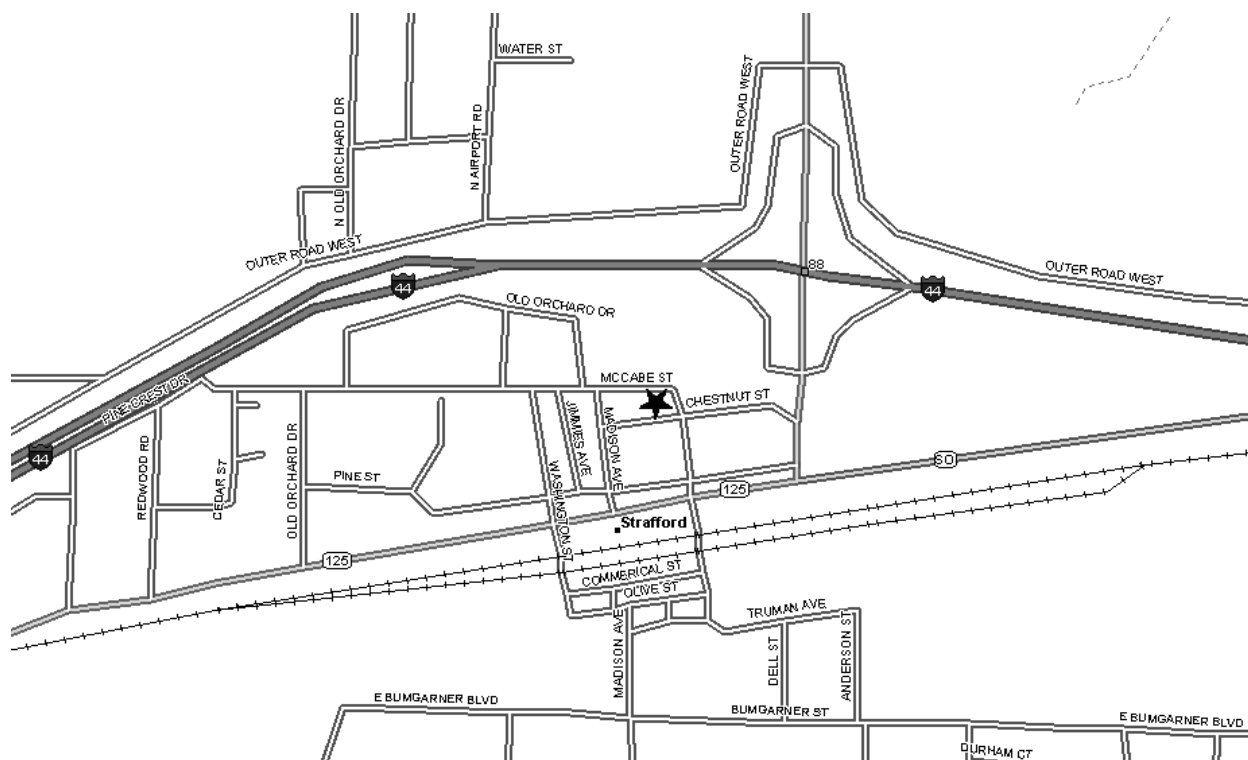

Grand Chapter of Missouri
Pathways to the Stars

Strafford Chapter #471 - District: 45
Chestnut Street
Strafford, MO 65757

Phone Number:

Date (s): 3rd Thurs
Time (s): 7:30 PM

Location Description:

Masonic Lodge (As listed with Grand Lodge of Missouri):

Strafford Masonic Lodge
Chestnut St

Map and Directions to Strafford Chapter #471

I-44 exit 88. South on State Route 125 to Chestnut. Right (west) on Chestnut. Lodge hall in second block on the right.