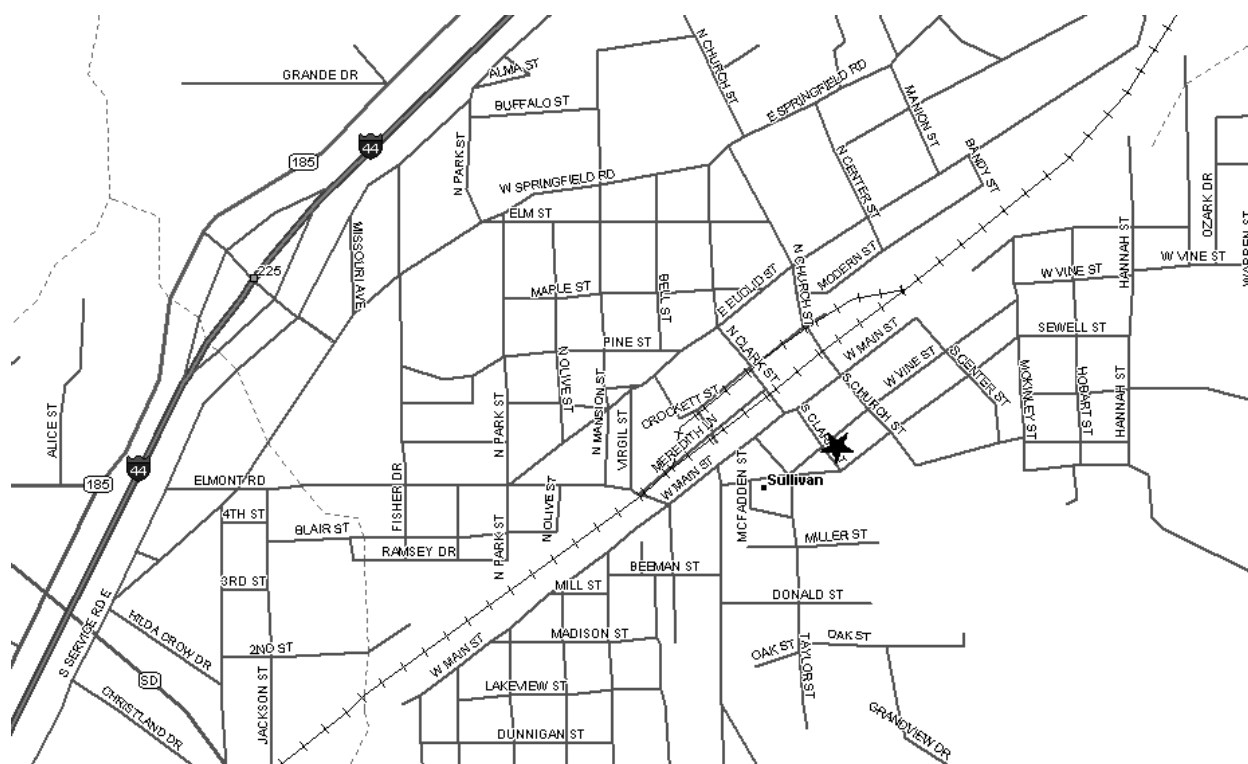

Grand Chapter of Missouri  
Pathways to the Stars

**Sullivan Chapter #105 - District: 15**  
36 West Vine  
Sullivan, MO 63080

Phone Number:

Date (s): 1st & 3rd Mon  
Time (s): 7:30 PM

Location Description:

Masonic Lodge (As listed with Grand Lodge of Missouri):

Sullivan Masonic Lodge  
36 W Vine St

*Map and Directions to Sullivan Chapter #105*

I-44 exit 225 east to Springfield. North (left) on Springfield to Clark Street. South (right) on Clark St (across RR tracks) to Vine St. Temple is on SE corner of vine at intersection of Vine and Clark Streets.