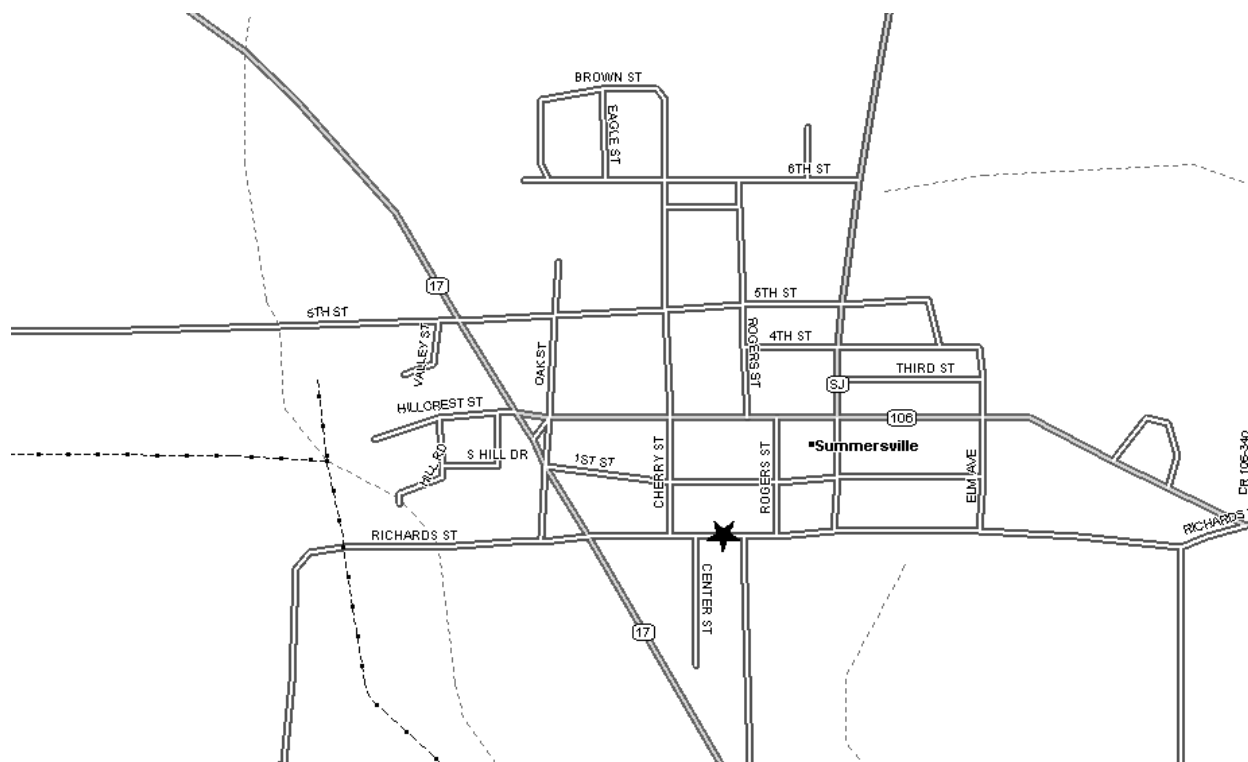

Grand Chapter of Missouri
Pathways to the Stars

Summersville Chapter #363 - District: 23
555 Richards Street
Summersville, MO 65571

Phone Number:

Date (s): 2nd Fri
Time (s): 7:30 PM

Location Description:

Masonic Lodge (As listed with Grand Lodge of Missouri):

Summersville Masonic Lodge
555 Richards St

Map and Directions to Summersville Chapter #363

State Route 17 to Richards Street. East on Richards Street to Temple. (Location Approximate)