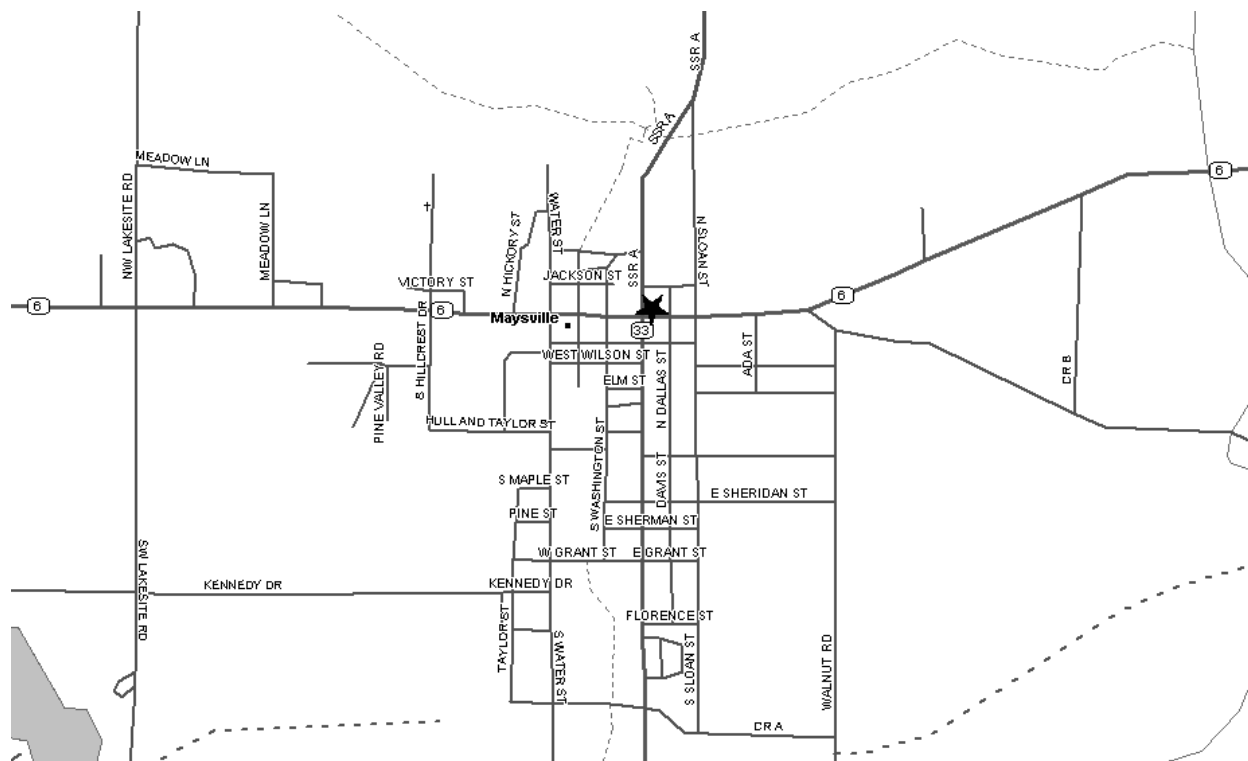

Grand Chapter of Missouri
Pathways to the Stars

Sunlight Chapter #247 - District: 4
113 North Polk
Maysville, MO 64469

Phone Number:

Date (s): 3rd Tues
Time (s): 7:30 PM

Location Description:

In block north of Hwys 33 & 6 intersection

Masonic Lodge (As listed with Grand Lodge of Missouri):

Parrott Masonic Lodge
113 N Polk

Map and Directions to Sunlight Chapter #247

North East Corner of intersection of State Routes 33 and 6.