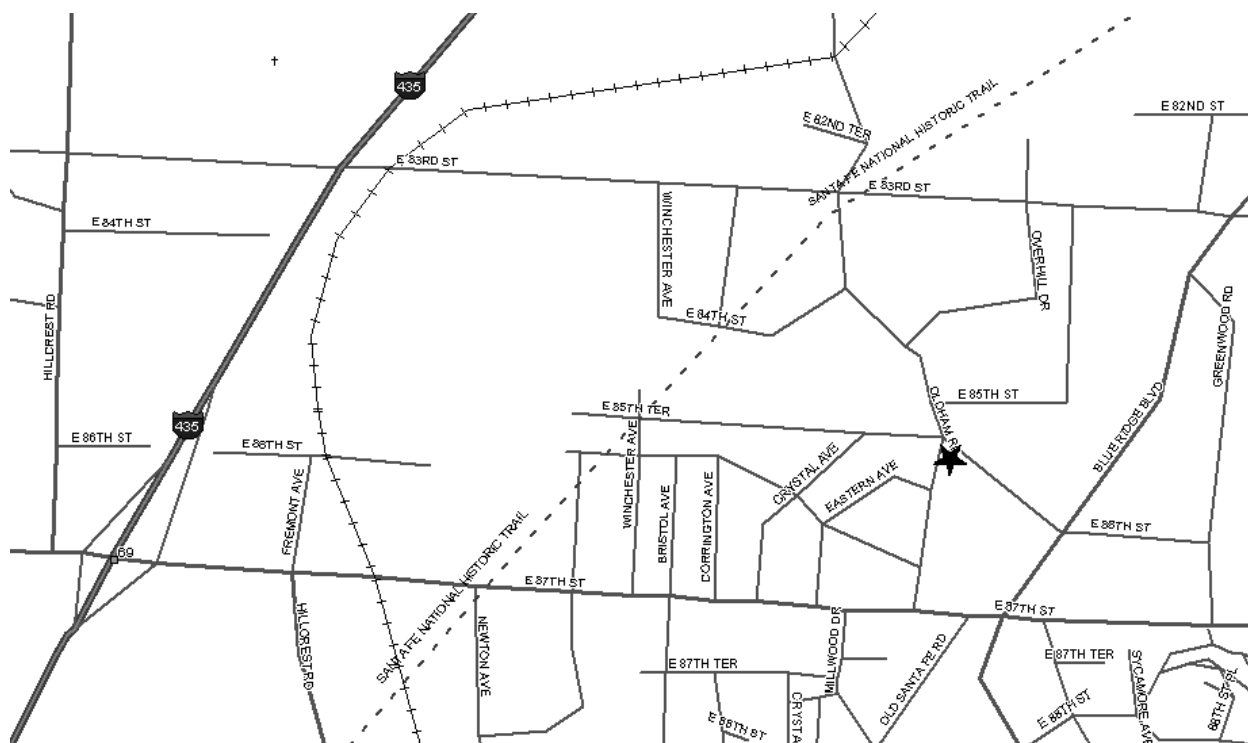

Grand Chapter of Missouri
Pathways to the Stars

Swope Park Chapter #520 - District: 11
8521 Oldham Road
Kansas City, MO 64138

Phone Number:

Date (s): 2nd Tues
Time (s): 7:30 PM

Location Description:

Masonic Lodge (As listed with Grand Lodge of Missouri):
Swope Park Masonic Lodge

Map and Directions to Swope Park Chapter #520

I-435 Exit 69 east on 87th Street to Oldham Road. North on Oldham Road to 85th Terrace. Temple is located on SE corner of Oldham and 85th Terrace.