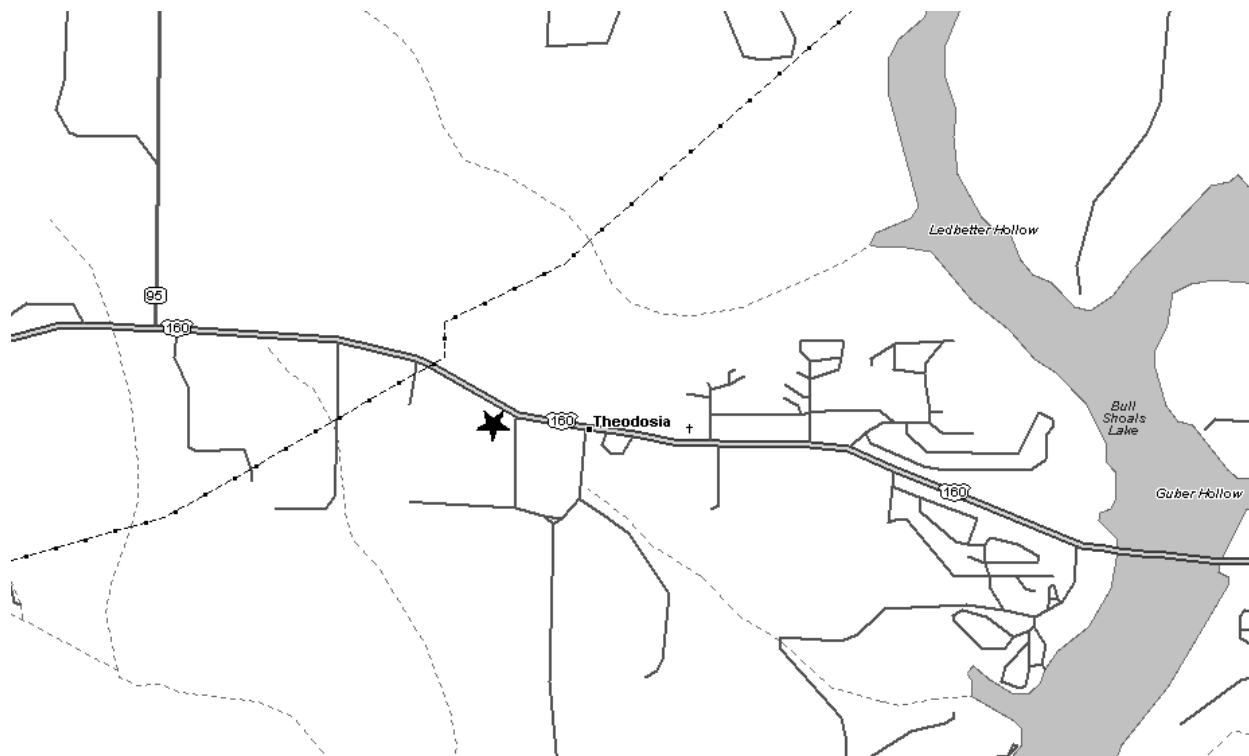

Grand Chapter of Missouri
Pathways to the Stars

Theodosia Chapter #130 - District: 28

Highway 160
Theodosia, MO 65761

Phone Number:

Date (s): 2nd & 4th Thurs

Time (s): 7:30 PM

Location Description:

Highway 160, west of school

Masonic Lodge (As listed with Grand Lodge of Missouri):

Sampson Masonic Lodge

Hwy 160

Map and Directions to Theodosia Chapter #130

LOCATION APPROXIMATE – NO ADDRESS PROVIDED – US 160, West of School.