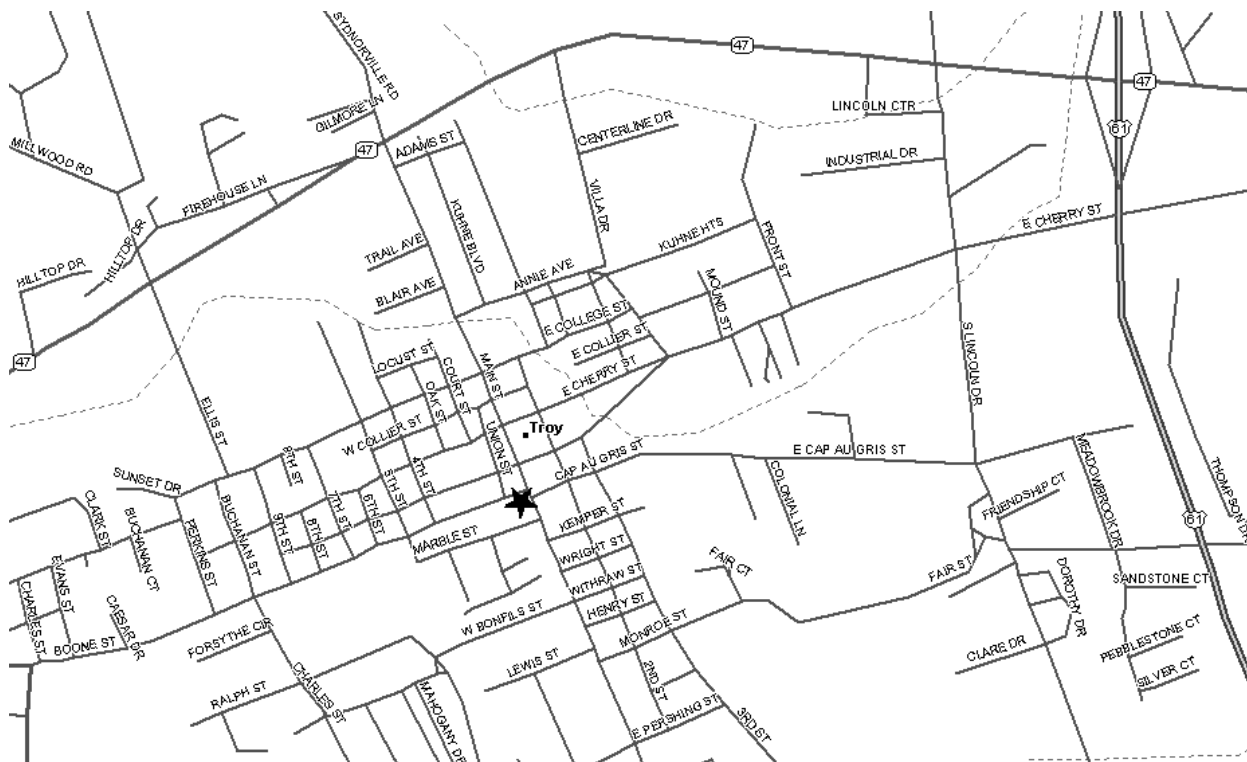

Grand Chapter of Missouri
Pathways to the Stars

Troy Chapter #405 - District: 10
611 Main Street
Troy, MO 63379

Phone Number:

Date (s): 2nd & 4th Tues
Time (s): 7:30 PM

Location Description:

Masonic Lodge (As listed with Grand Lodge of Missouri):

Troy Masonic Lodge
611 Main St

Map and Directions to Troy Chapter #405

US 61 exit onto State Route 47. West on State Route 47 to Main Street. South on Main Street to Boone Street. Temple is in SW corner of intersection of Boone and Main (Across from Cap Au Gris St).