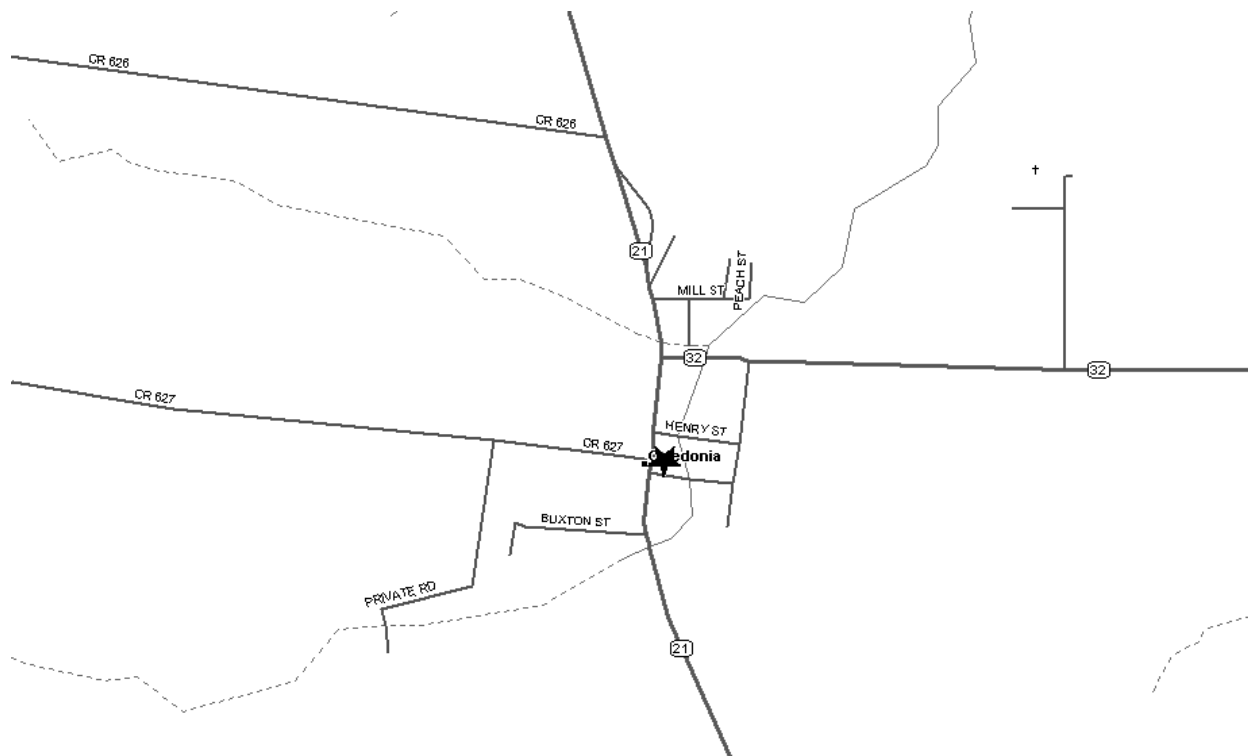

Grand Chapter of Missouri
Pathways to the Stars

Tyro Chapter #321 - District: 19
Highway 21 & Webster Road
Caledonia, MO 63631

Phone Number:

Date (s): 1st Tues
Time (s): 7:30 PM

Location Description:

Highway 21

Masonic Lodge (As listed with Grand Lodge of Missouri):

Caledonia Masonic Lodge
Hwy 21 & Webster Rd

Map and Directions to Tyro Chapter #321

On east side of intersection of State Route 21 and County Road 627 (Webster Road).