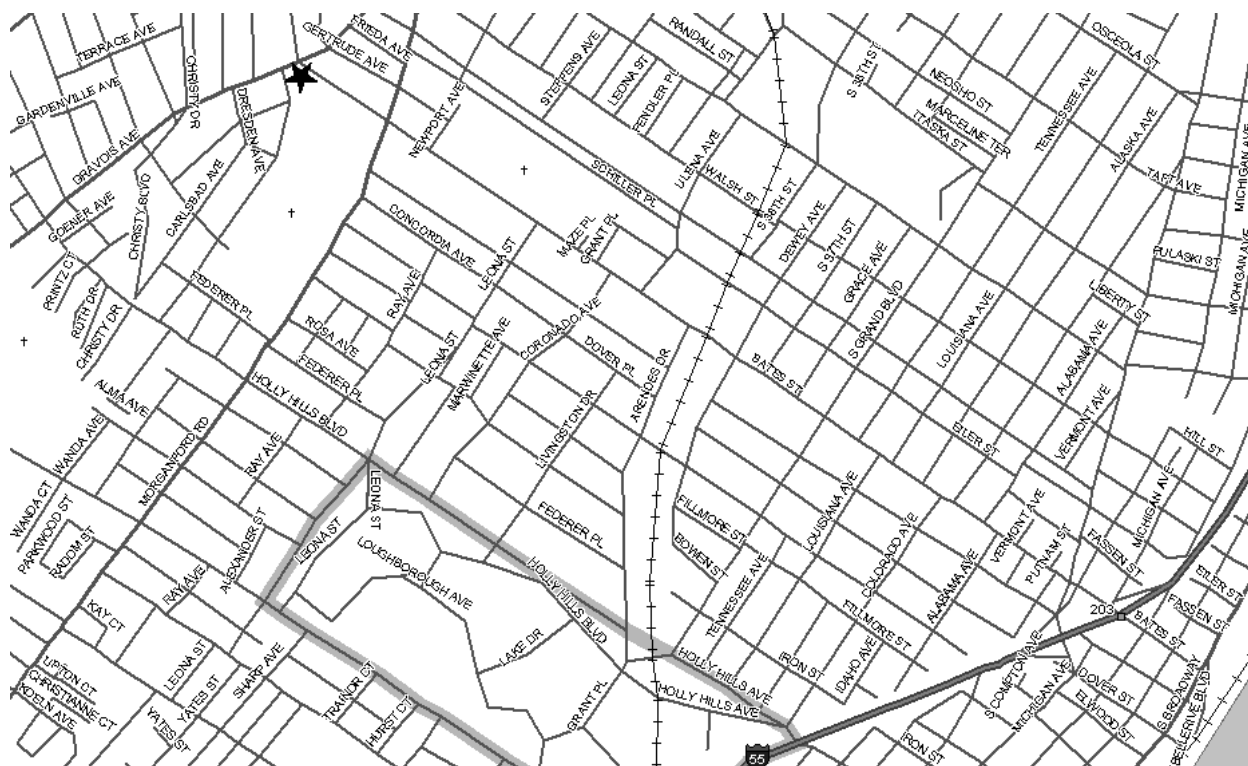

Grand Chapter of Missouri  
Pathways to the Stars

**Venus Chapter #153 - District: 16**  
4386 Bates  
St Louis, MO 63116

Phone Number:

Date (s): 1st & 3rd Tues  
Time (s): 7:30 PM

Location Description:

Bates at Gravois

Masonic Lodge (As listed with Grand Lodge of Missouri):

Craftsman / George Washington Masonic Lodge

*Map and Directions to Venus Chapter #153*

I-55 exit 203, north-west on Bates Street to Gravois Ave. Temple is located in south corner of intersection of Gravois and Bates.