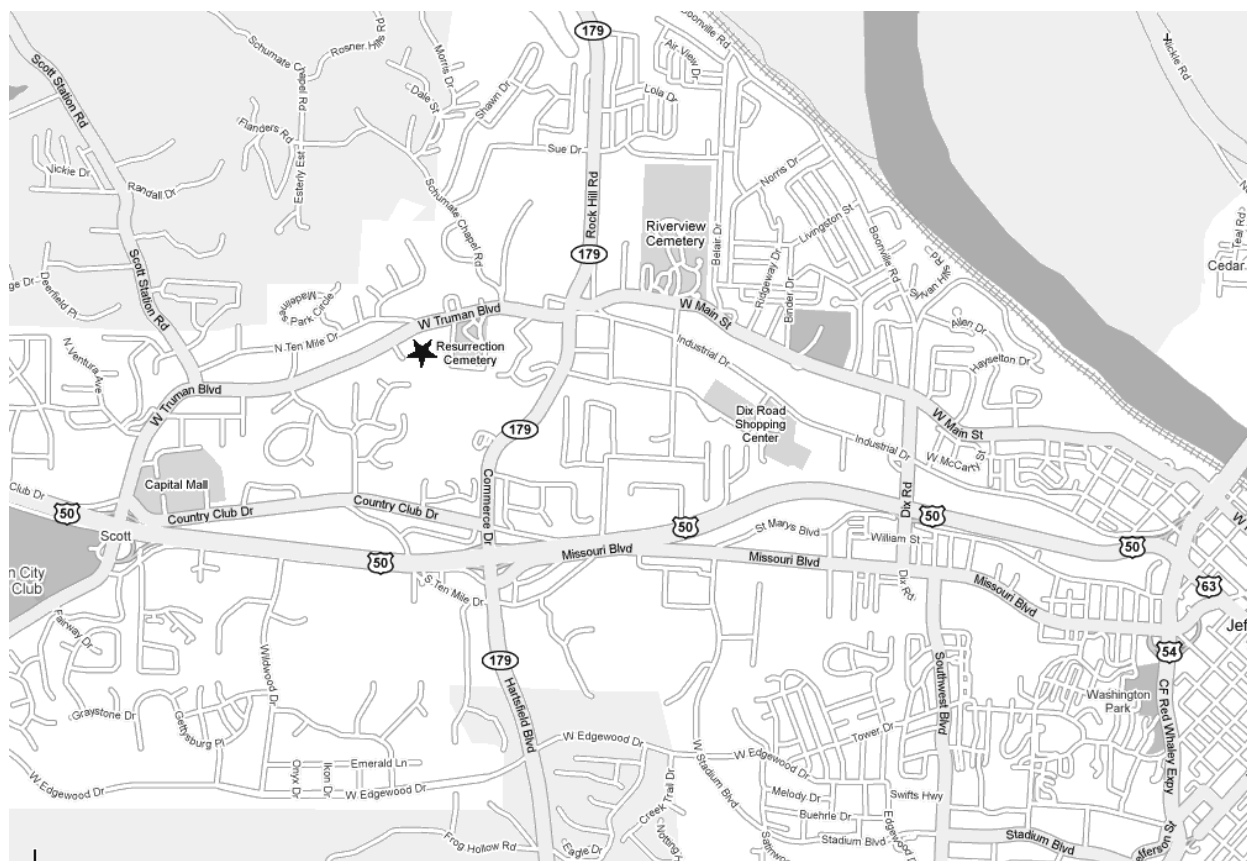

Grand Chapter of Missouri
Pathways to the Stars

Victoria Chapter #14 - District: 9
3211 Masonic Court (Formerly Smith Place)
Jefferson City, MO 65101

Phone Number:

Date (s): 4th Tues Jan-Oct, 2nd Tues Nov-Dec
Time (s): 7:30 PM

Location Description:

3211 Masonic Court (Formerly Smith Place)

Masonic Lodge (As listed with Grand Lodge of Missouri):

Map and Directions to Victoria Chapter #14

From Intersection of US 50 and West Truman Blvd, north on West Truman Blvd 1.4 miles to Masonic Court (Formerly Smith Place) on right..

NEW TEMPLE LOCATION