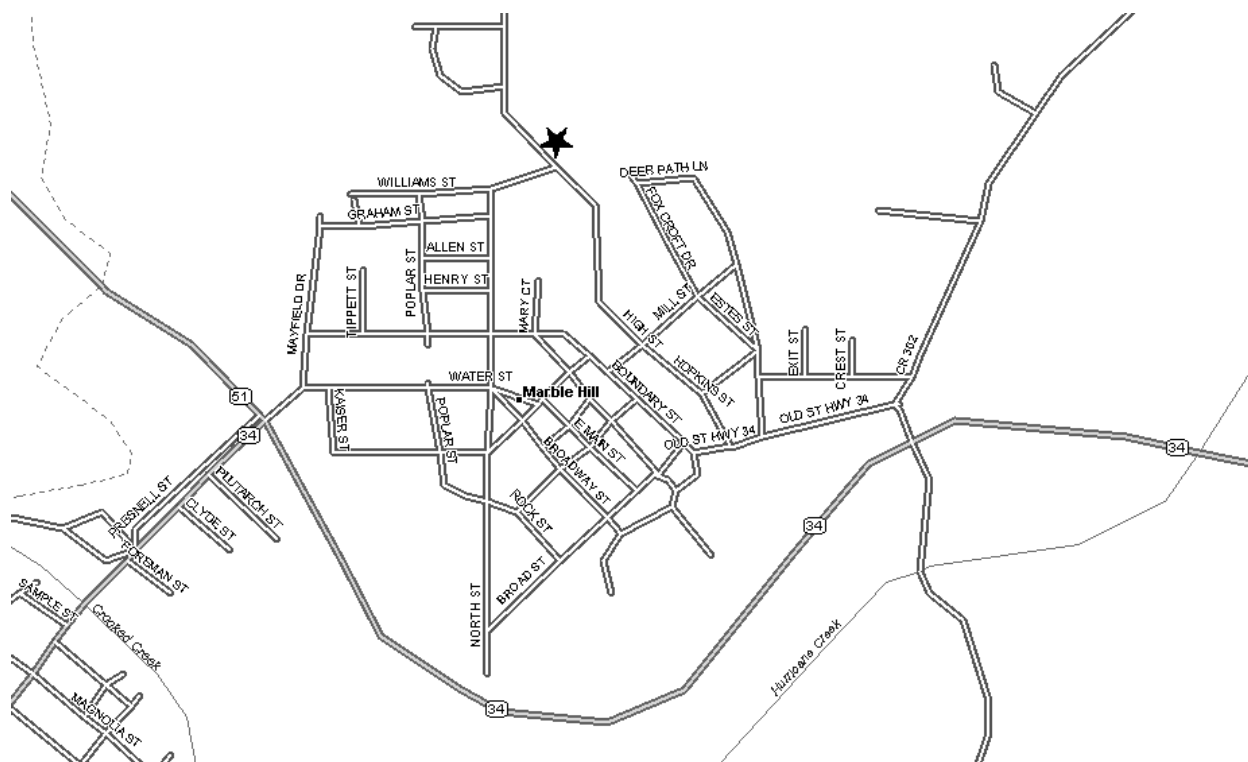

Grand Chapter of Missouri
Pathways to the Stars

Victory Chapter #431 - District: 49
402 High Street
Marble Hill, MO 63764

Phone Number:

Date (s): 1st & 3rd Mon
Time (s): 7:30 PM

Location Description:

Masonic Lodge (As listed with Grand Lodge of Missouri):

Trowell Masonic Lodge
402 High St

Map and Directions to Victory Chapter #431

State Route 34 to Old State Hwy 34. West on Old State Hwy 34 to Hopkins Street. North on Hopkins (turns into High Street). Continue on High Street past Williams Street. Temple is on right just past Williams.