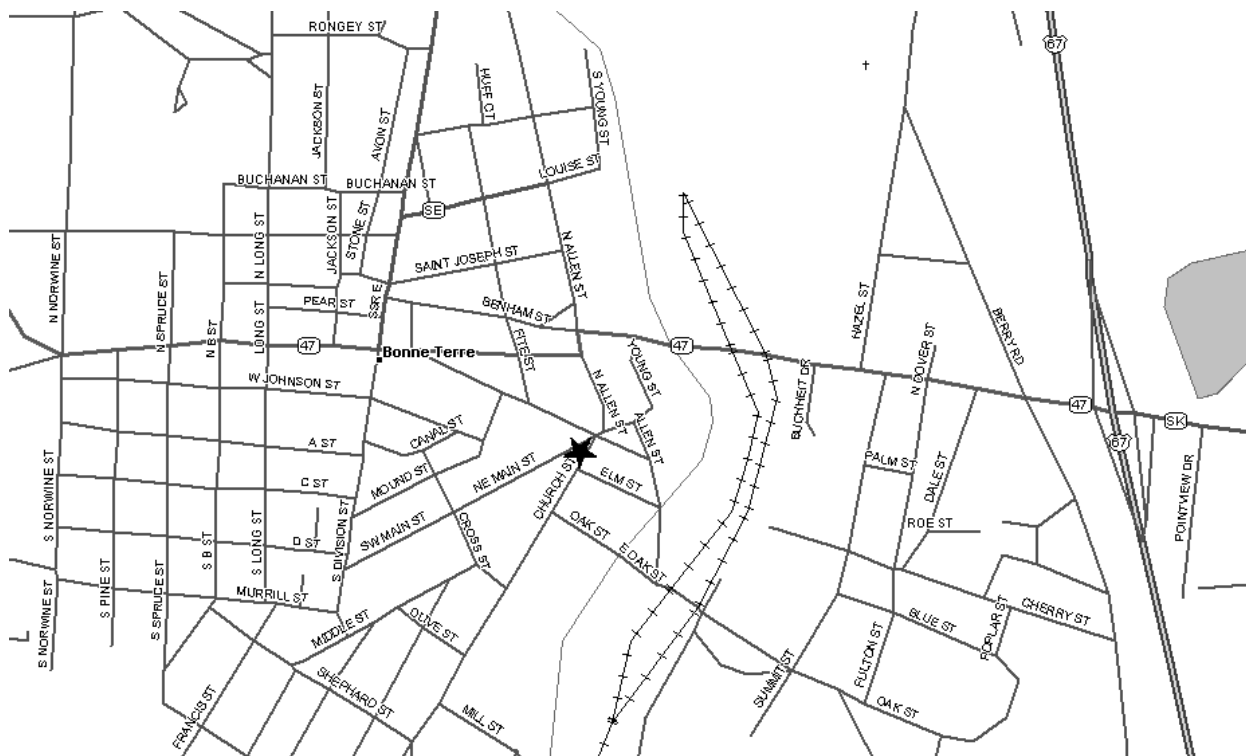

Grand Chapter of Missouri  
Pathways to the Stars

**Vincil Chapter #43 - District: 20**  
7 Church Street  
Bonne Terre, MO 63628

Phone Number: 573-358-3296

Date (s): 2nd Thurs  
Time (s): 7:30 PM

Location Description:

Masonic Lodge (As listed with Grand Lodge of Missouri):

Samaritan Masonic Lodge  
7 Church St

*Map and Directions to Vincil Chapter #43*

US 67 to State Route 47. West on State Route 47 (becomes Benham Street) to Allen St. Left (south) on Allen Street to Main Street. Right (west) on Main to Corner of Main and Church. Temple is located in SW corner of intersection of Main and Church.