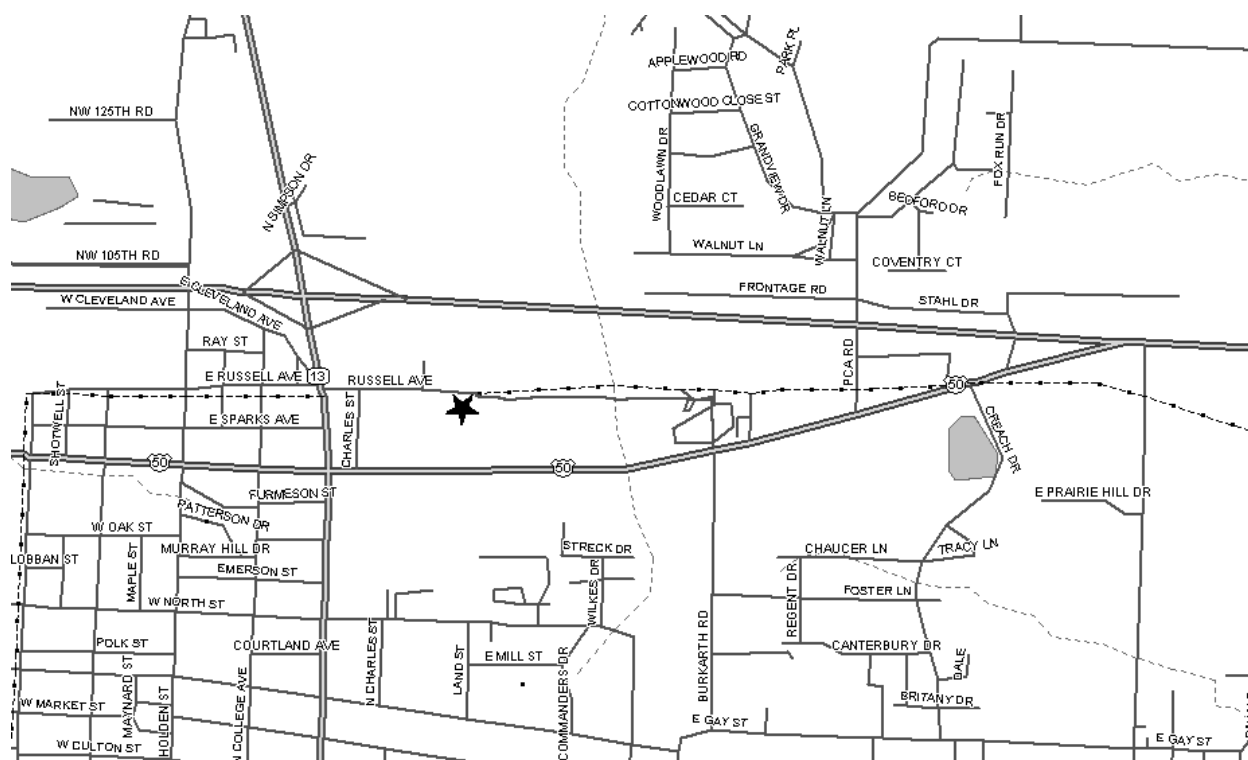

Grand Chapter of Missouri
Pathways to the Stars

Warrensburg Chapter #3 - District: 8
402 East Russell Avenue
Warrensburg, MO 64093

Phone Number: 660-747-9647

Date (s): 2nd & 4th Thurs

Time (s): 7:30 PM

Location Description:

Masonic Lodge (As listed with Grand Lodge of Missouri):

Warrensburg Masonic Lodge
402 E Russell Ave

Map and Directions to Warrensburg Chapter #3

US 50 or Business 50 (Young Ave) to State Route 13. State Route 13 to Russell Ave. Left (east) one block on Russell to temple on south side of road.