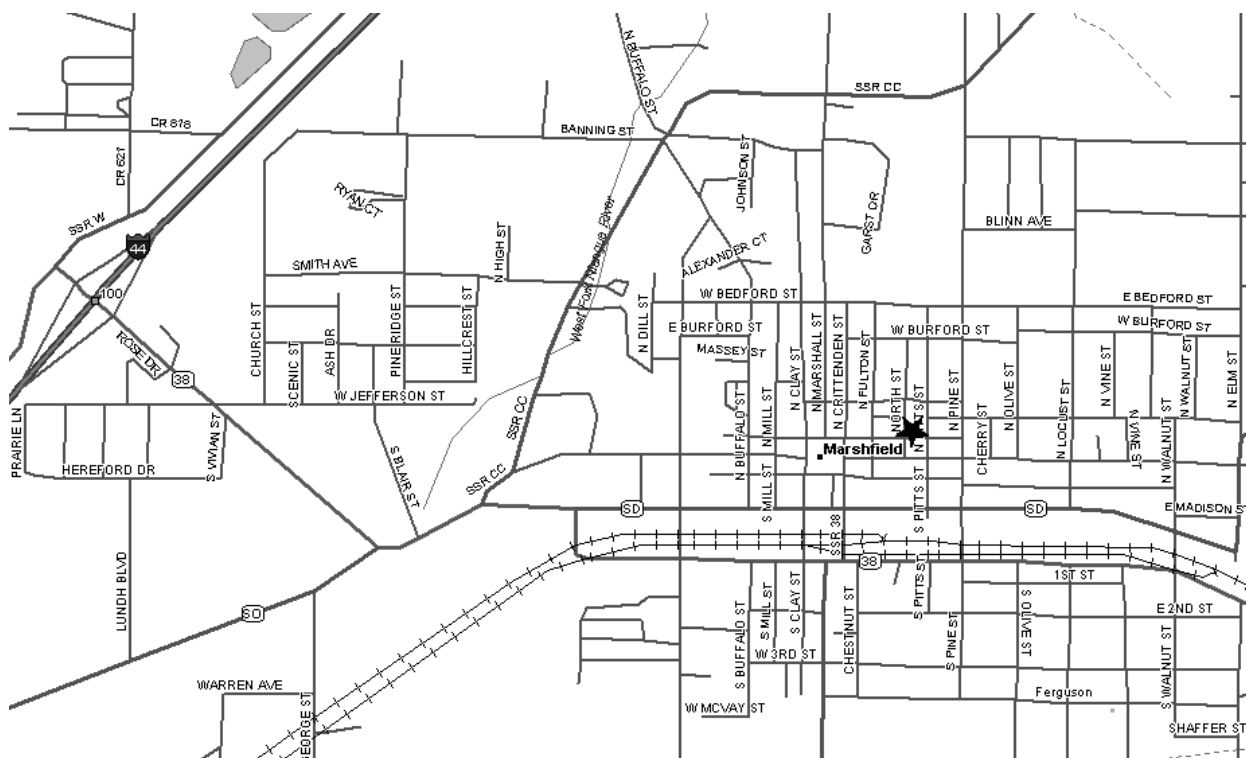

Grand Chapter of Missouri
Pathways to the Stars

Webster Chapter #439 - District: 22
263 East Washington
Marshfield, MO 65706

Phone Number:

Date (s): 3rd Thursday
Time (s): 7:30 PM

Location Description:

Masonic Lodge (As listed with Grand Lodge of Missouri):

Masonic Lodge
263 E Washington

Map and Directions to Webster Chapter #439

I-44 Exit 100 to Spur Drive. South East on Spur Drive to State Route 38 (Washington Street). Left (east) on Washington to State Route D (Jackson Street). East on State Route D to Pitts Street. North (left) on Pitts Street to Washington Street). West (left) on Washington to temple on North side of road at corner of Washington and North Streets.