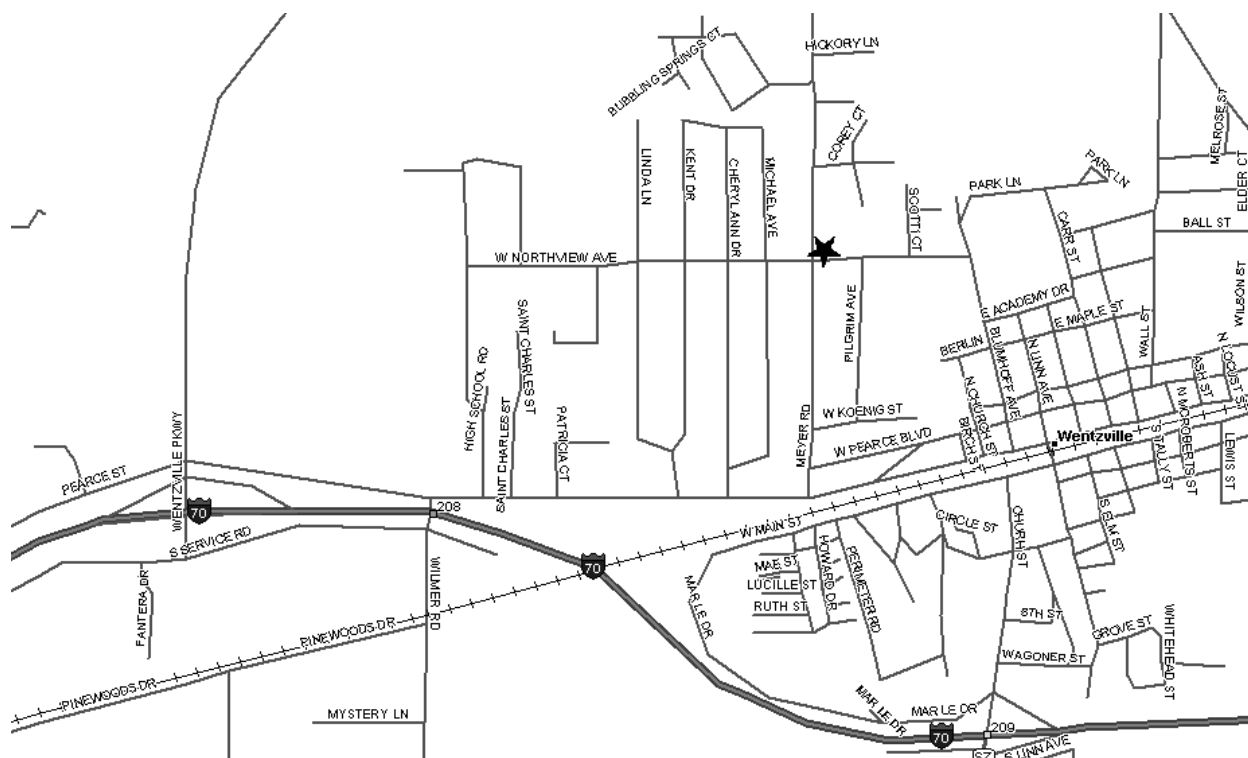

Grand Chapter of Missouri
Pathways to the Stars

Wentzville Chapter #37 - District: 10
602 Meyer Road
Wentzville, MO 63385

Phone Number: Date (s): 1st Fri except 2nd&3rd Oct-Nov
Time (s): 8:00 PM

Location Description:

Masonic Lodge (As listed with Grand Lodge of Missouri):
Wentzville Masonic Lodge
602 Meyer Rd

Map and Directions to Wentzville Chapter #37

I-70 to Exit 208. North on Wentzville Partway to Pearce St. Right (east) on Pearce Street to Meyer Road. Left (north) on Meyer Road to Northview Ave. Temple is on NE corner of Meyer Road and Northview Ave.