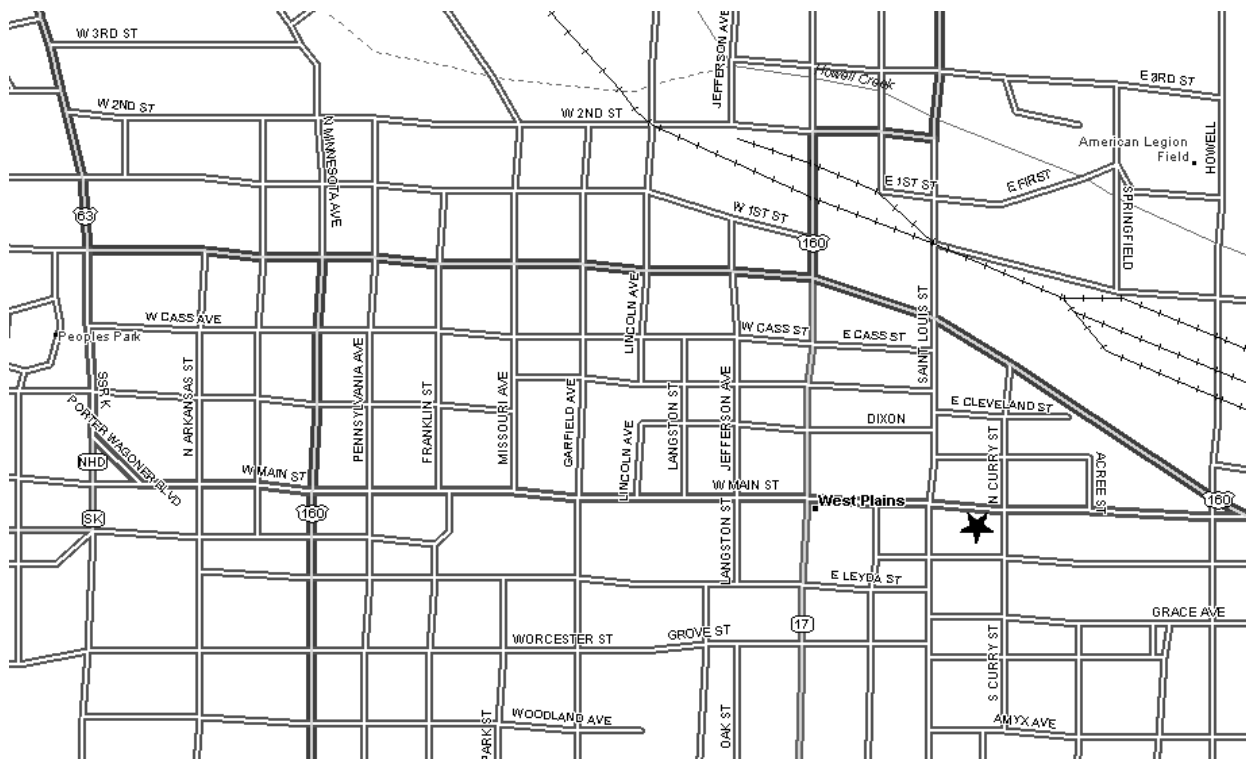

Grand Chapter of Missouri
Pathways to the Stars

West Plains Chapter #193 - District: 28
310 East Main
West Plains, MO 65775

Phone Number:

Date (s): 2nd & 4th Tues
Time (s): 7:30 PM

Location Description:

Across from Civic Center

Masonic Lodge (As listed with Grand Lodge of Missouri):

West Plains Masonic Lodge
304 E Main

Map and Directions to West Plains Chapter #193

US 63 to St. Louis Street. South on St. Louis Street to Main. East on Main 1 block to temple. Located on South side of Street across from Civic Center.