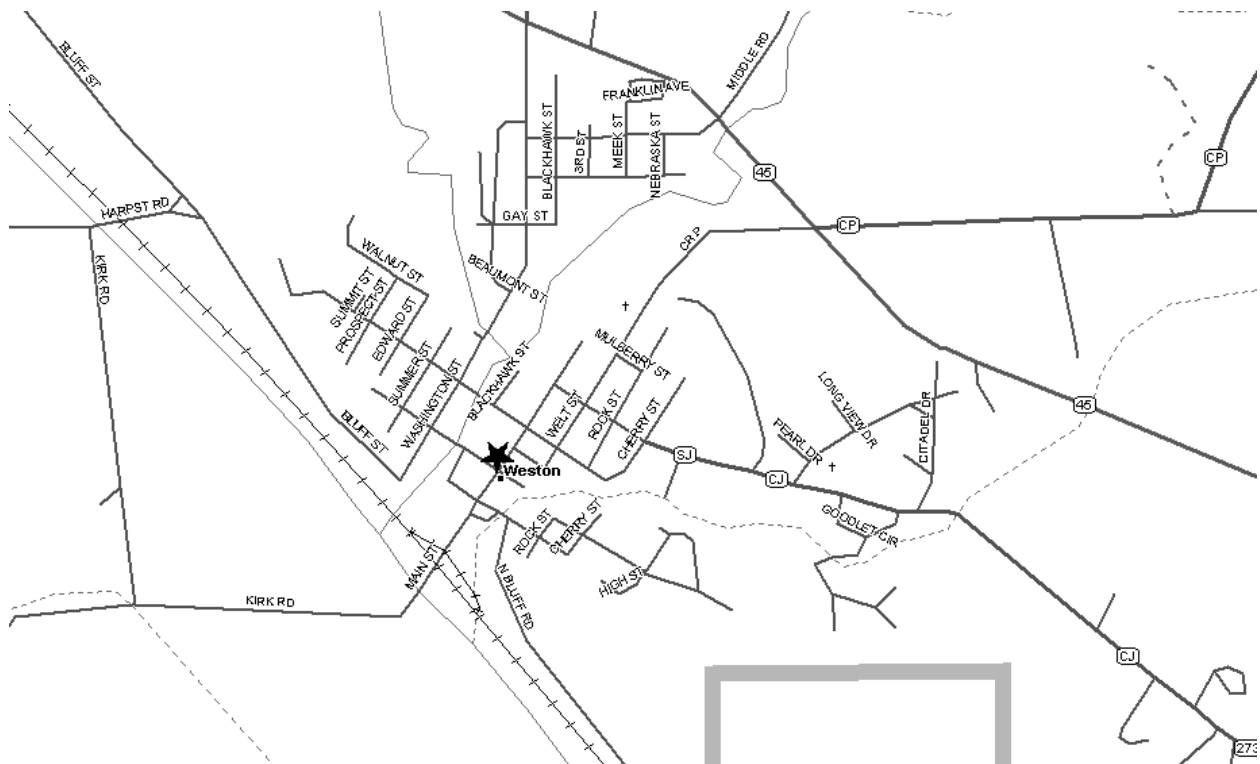

Grand Chapter of Missouri  
Pathways to the Stars

**Weston Star Chapter #197 - District: 7**  
507 Main Street  
Weston, MO 64098

Phone Number:

Date (s): 2nd Tues  
Time (s): 7:30 PM

Location Description:

Masonic Lodge (As listed with Grand Lodge of Missouri):

Weston #53 Masonic Lodge  
507 Main St

*Map and Directions to Weston Star Chapter #197*

From intersection of State Route 45 and County Route P. West on County Route P (becomes Welt Street) to Walnut Street. Right (NE) on Walnut Street to Main Street. Left on Main (SW) to Thomas Street. Temple is on North corner of Thomas Street and Main Street.