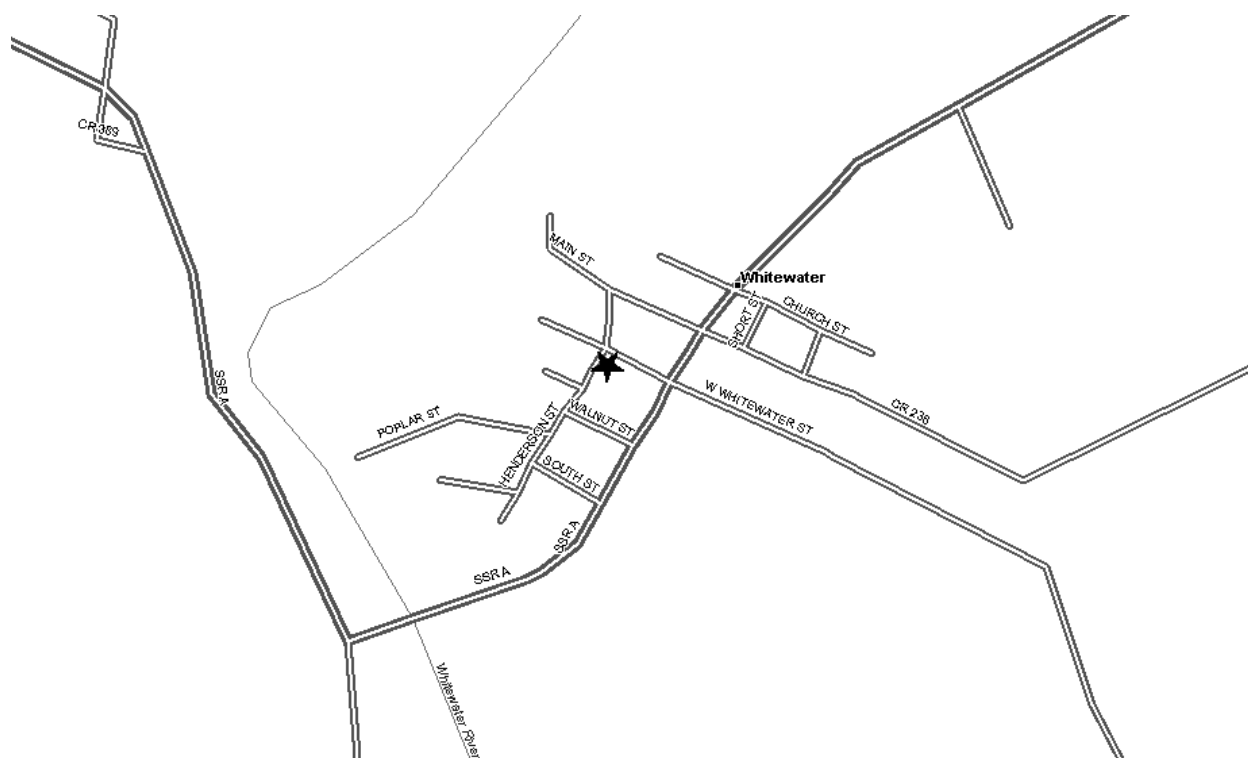

Grand Chapter of Missouri
Pathways to the Stars

Whitewater Chapter #174 - District: 26
195 West Whitewater Street
Whitewater, MO 63785

Phone Number:

Date (s): 1st & 3rd Tues
Time (s): 7:30 PM

Location Description:

Masonic Lodge (As listed with Grand Lodge of Missouri):

Whitewater Masonic Lodge
195 W Whitewater St

Map and Directions to Whitewater Chapter #174

State Route A (becomes Carrie Street) to Whitewater Street. NE on Whitewater street to Henderson Street. Temple is on South corner of Whitewater and Henderson Streets.