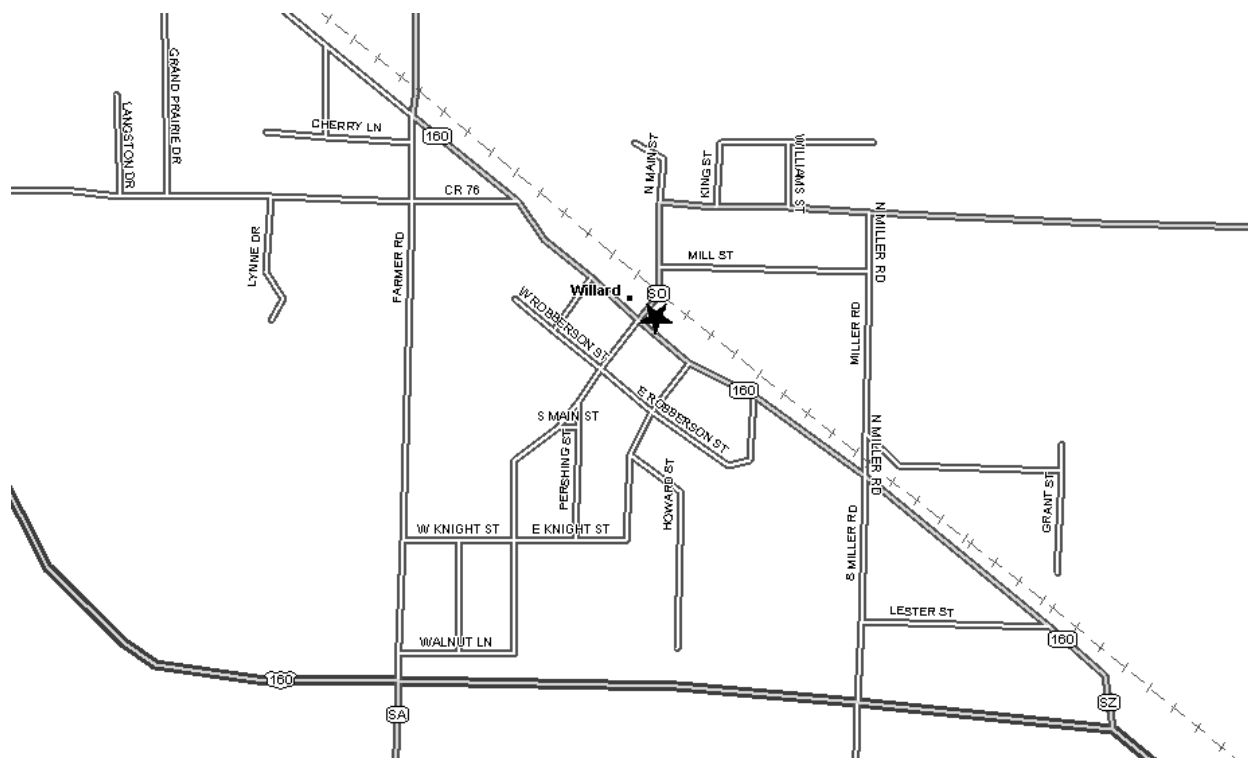

Grand Chapter of Missouri
Pathways to the Stars

Willard Chapter #551 - District: 22
100 Jackson Street
Willard, MO 65781

Phone Number:

Date (s): 2nd Mon
Time (s): 7:30 PM

Location Description:

Masonic Lodge (As listed with Grand Lodge of Missouri):

Willard Masonic Lodge
Hwy O and Old 160

Map and Directions to Willard Chapter #551

Highway 160 to State Route Z (old US 160) NE on State Route Z Main Street. Lodge on the west side.