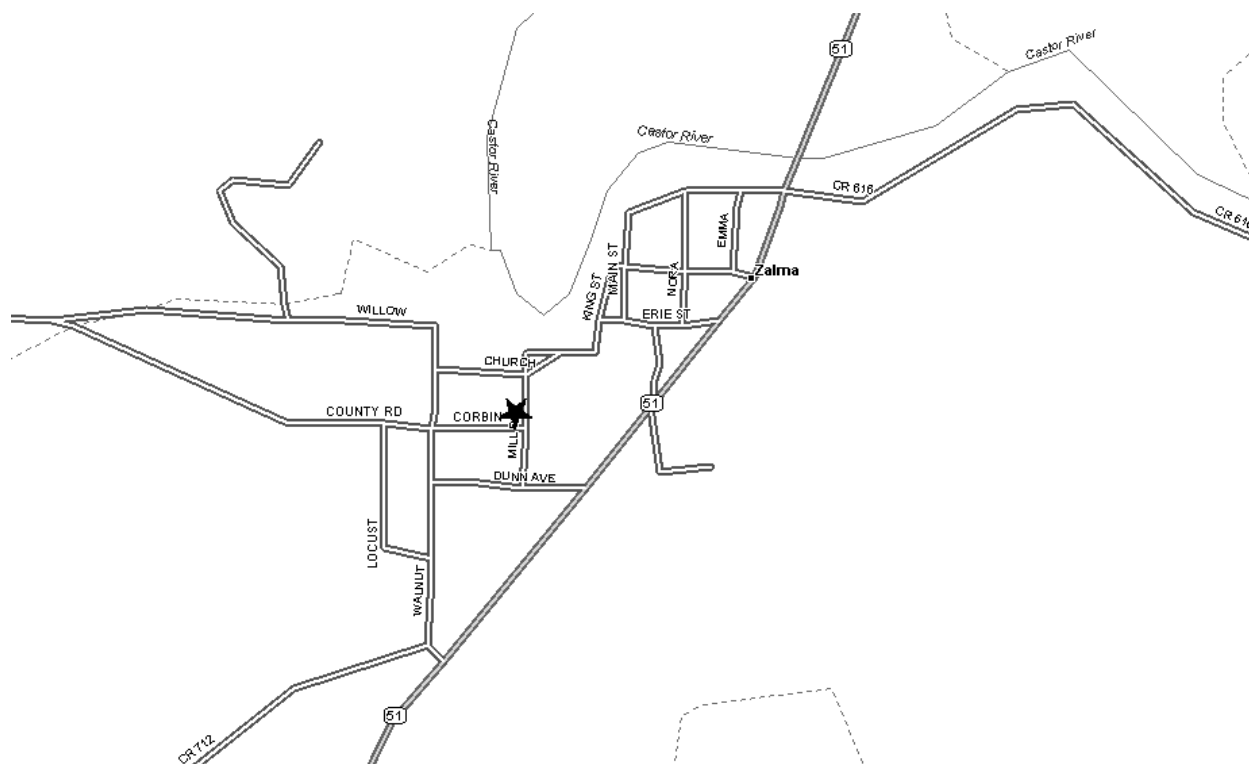

Grand Chapter of Missouri
Pathways to the Stars

Zalma Chapter #509 - District: 49
Highway 51- Middle of Town
Zalma, MO 63787

Phone Number:

Date (s): 2nd & 4th Mon
Time (s): 7:30 PM

Location Description:

Masonic Lodge (As listed with Grand Lodge of Missouri):

Zalma Masonic Lodge
HC 1 Box 525

Map and Directions to Zalma Chapter #509

Location Approximate – No address given.