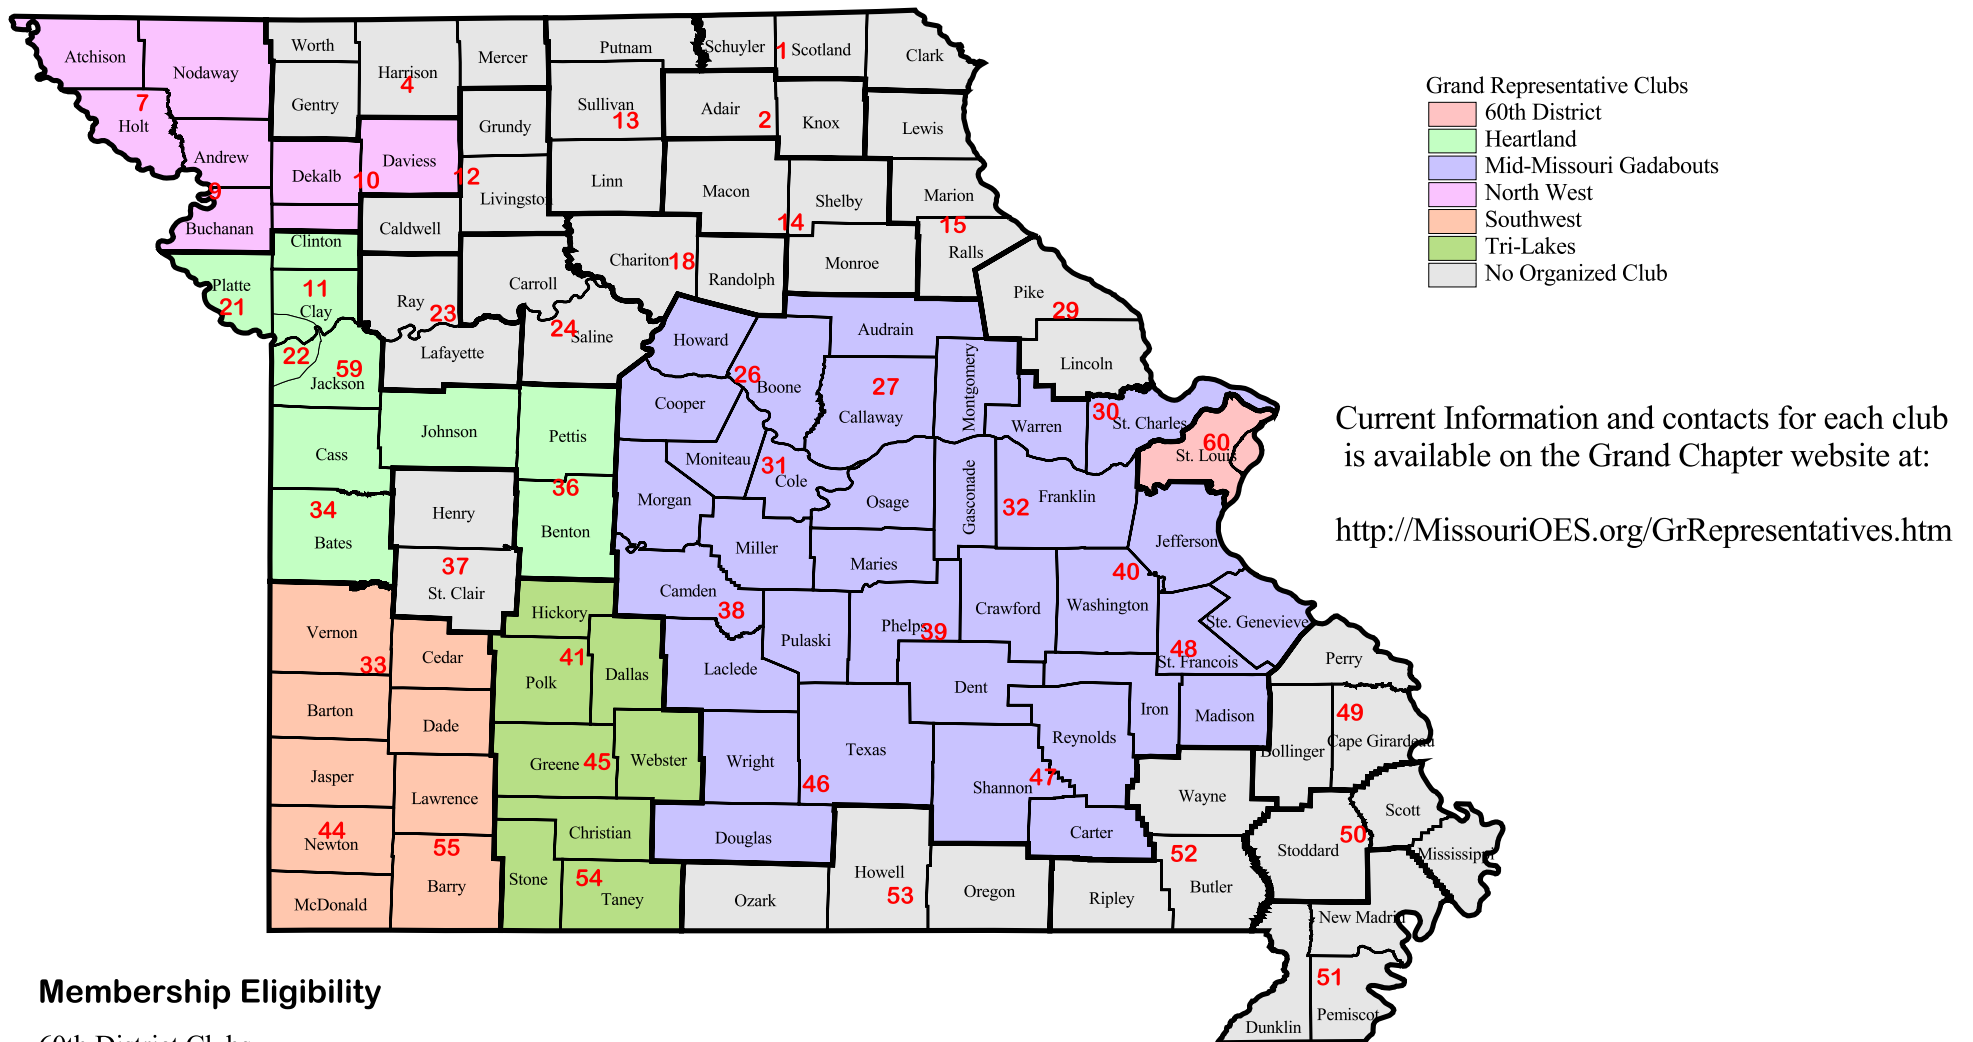

Regional Grand Representative Clubs of Missouri Grand Chapter

Membership Eligibility

60th District Clubs -

Current Grand Representatives - Open to membership to Current Grand Representatives who belong to a Chapter in the 60th District at the time of their Appointment.

Past Grand Representatives - Open to membership to Past Grand Representatives who belong to a Chapter in the 60th District at the time of their Appointment.

Heartland - Open to membership to current and past Grand Representatives who reside in the 11th, 21st, 22nd, 34th, 36th and 59th Districts.

Mid-Missouri Gadabouts - Open to membership to current and past Grand Representatives who reside in the 31st, 32nd, 38th, and 39th Districts and Adjoining Districts (26, 27, 30, 40, 41, 45, 46, 47 & 48) or received their appointments while a member of a chapter in one of these districts.

North West - Open to membership to current and past Grand Representatives who reside in the 7th, 9th, 10th and 11th Districts.

South West - Open to membership to current and past Grand Representatives who reside in the 33rd, 44th, and 55th Districts.